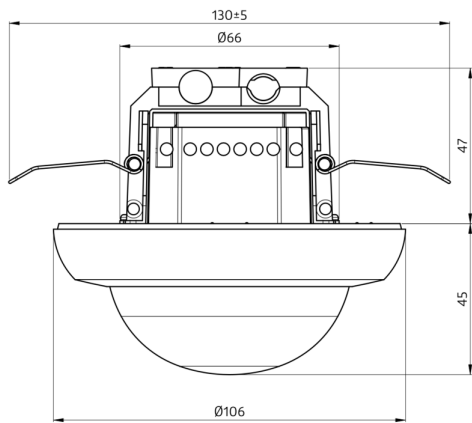

Technical Data

Voltage:	230 V AC ±10% 50 Hz
Dimensions:	Ø 106 x 95 mm
Power consumption:	approx. 2 W
slave devices:	up to 8
Detection area:	horizontal 360° (Ceiling mounting)
Range:	max. Ø 24 m across max. Ø 8 m towards max. Ø 6.4 m seated
Monitored area (tangential movement):	450 m ² / 2.5 m mounting height
Mounting height min./max./recommended:	2 m / 10 m / 2.5 m
Degree / class of protection:	IP20 / Class II
Impact strength:	IK04
Ambient temperature:	-25 °C to +50 °C
Housing:	polycarbonate, UV-resistant
	Channel 1 (lighting control)
DALI output:	80 mA (guaranteed), 125 mA (max.), Shut-down mechanism
supported control gear:	DT0. DT5. DT6. DT7
supported control devices:	- (single master)
Follow-up time:	1 min - 150 min
Orientation light:	10 - 30 % / OFF / 5 min - 60 min / ∞
Brightness set value:	10 - 2500 Lux Mixed light measuring

Dimensions 93460

Wiring diagrams

Range diagram

- 1: Walking across
- 2: Walking towards
- 3: Seated activity