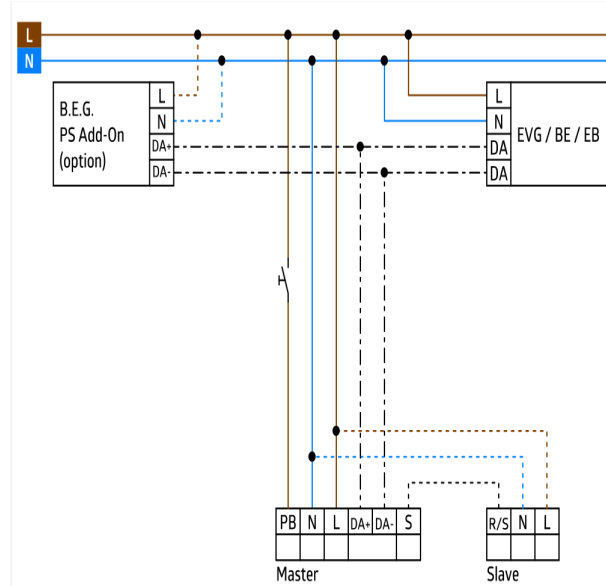

Technical Data

Voltage:	230 V AC ±10% 50 Hz
Dimensions:	Ø 106 x 95 mm
Power consumption:	approx. 2 W
slave devices:	up to 8
Detection area:	horizontal 360° (Ceiling mounting)
Range:	max. Ø 24 m across max. Ø 8 m towards max. Ø 6.4 m seated
Monitored area (tangential movement):	450 m ² / 2.5 m mounting height
Mounting height min./max./recommended:	2 m / 10 m / 2.5 m
Degree / class of protection:	IP20 / Class II
Impact strength:	IK04
Ambient temperature:	-25 °C to +50 °C
Housing:	polycarbonate, UV-resistant
	Channel 1 (lighting control)
DALI output:	80 mA (guaranteed), 125 mA (max.), Shut-down mechanism
supported control gear:	DT0. DT5. DT6. DT7
supported control devices:	- (single master)
Follow-up time:	1 min - 150 min
Orientation light:	10 - 30 % / OFF / 5 min - 60 min / ∞
Brightness set value:	10 - 2500 Lux Mixed light measuring

Dimensions 93460

Wiring diagrams

Range diagram

- 1: Walking across
- 2: Walking towards
- 3: Seated activity