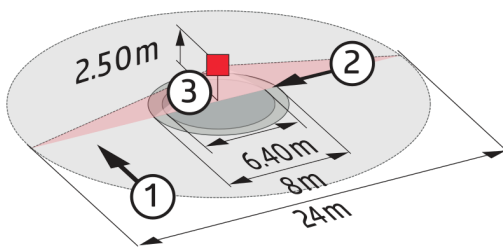

Technical Data

Voltage:	230 V AC ±10% 50 Hz
Dimensions:	Ø 106 x 95 mm
Power consumption:	approx. 2 W
slave devices:	up to 8
Detection area:	horizontal 360° (Ceiling mounting)
Range:	max. Ø 24 m across max. Ø 8 m towards max. Ø 6.4 m seated
Monitored area (tangential movement):	450 m ² / 2.5 m mounting height
Mounting height min./max./recommended:	2 m / 10 m / 2.5 m
Degree / class of protection:	IP20 / Class II
Impact strength:	IK04
Ambient temperature:	-25 °C to +50 °C
Housing:	polycarbonate, UV-resistant
	Channel 1 (lighting control)
DALI output:	80 mA (guaranteed), 125 mA (max.), Shut-down mechanism
supported control gear:	DT0. DT5. DT6. DT7
supported control devices:	- (single master)
Follow-up time:	1 min - 150 min
Orientation light:	10 - 30 % / OFF / 5 min - 60 min / ∞
Brightness set value:	10 - 2500 Lux Mixed light measuring

Dimensions 93460

Wiring diagrams

Range diagram

- 1: Walking across
- 2: Walking towards
- 3: Seated activity