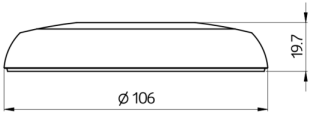

Technical Data

Dimensions:	Ø 106 x 20 mm
Impact strength:	IK05
Housing:	polycarbonate, UV-resistant

Description

Description	Colour	Part number	EAN number
Cover ring PD2N FM	anthracite mat, similar to RAL7016	93761	4007529937615
Cover ring PD2N FM	traffic white mat, similar to RAL9016	93762	4007529937622
Cover ring PD2N FM	black mat, similar to RAL9005	93763	4007529937639

Dimensions 93761

Dimensions 93762

Dimensions 93763