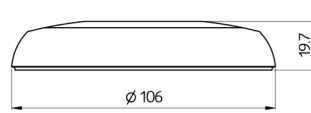

Technical Data

Dimensions:	Ø 106 x 20 mm
Impact strength:	IK05
Housing:	polycarbonate, UV-resistant

Description

Description	Colour	Part number	EAN number
Cover ring PD2N FM	anthracite mat, similar to RAL7016	93761	4007529937615
Cover ring PD2N FM	traffic white mat, similar to RAL9016	93762	4007529937622
Cover ring PD2N FM	black mat, similar to RAL9005	93763	4007529937639

Dimensions 93761

Dimensions 93762

Dimensions 93763