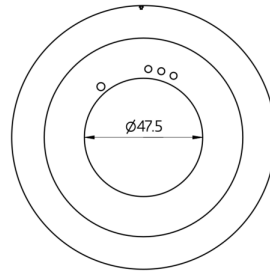

Technical Data

Dimensions:	Ø 106 x 20 mm
Impact strength:	IK05
Housing:	polycarbonate, UV-resistant

Description

Description	Colour	Part number	EAN number
Cover ring PD2N FM	anthracite mat, similar to RAL7016	93761	4007529937615
Cover ring PD2N FM	traffic white mat, similar to RAL9016	93762	4007529937622
Cover ring PD2N FM	black mat, similar to RAL9005	93763	4007529937639

Dimensions 93761

Dimensions 93762

Dimensions 93763