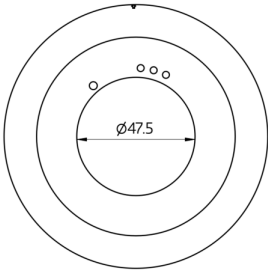

Technical Data

Dimensions:	Ø 106 x 20 mm
Impact strength:	IK05
Housing:	polycarbonate, UV-resistant

Description

Description	Colour	Part number	EAN number
Cover ring PD2N FM	anthracite mat, similar to RAL7016	93761	4007529937615
Cover ring PD2N FM	traffic white mat, similar to RAL9016	93762	4007529937622
Cover ring PD2N FM	black mat, similar to RAL9005	93763	4007529937639

Dimensions 93761

Dimensions 93762

Dimensions 93763