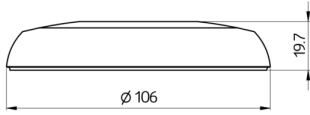

Technical Data

Dimensions:	Ø 106 x 20 mm
Impact strength:	IK05
Housing:	polycarbonate, UV-resistant

Description

Description	Colour	Part number	EAN number
Cover ring PD2N FM	anthracite mat, similar to RAL7016	93761	4007529937615
Cover ring PD2N FM	traffic white mat, similar to RAL9016	93762	4007529937622
Cover ring PD2N FM	black mat, similar to RAL9005	93763	4007529937639