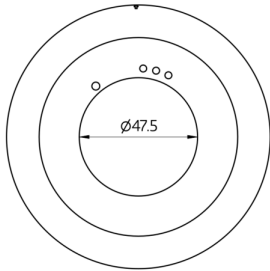

Cover ring PD2N FM

anthracite mat, similar to RAL7016 , Part No. 93761

traffic white mat, similar to RAL9016 , Part No. 93762

black mat, similar to RAL9005 , Part No. 93763

Product Information

- Cover ring for colour matching
- For usability/compatibility of the accessories please refer to the descriptions of the main articles
- Suitable for: 93361, 93368, 93383, 93511, 93513, 93531, 93544, ...

Technical Data

Dimensions:	Ø 106 x 20 mm
Impact strength:	IK05
Housing:	polycarbonate, UV-resistant

Description

Description	Colour	Part number	EAN number
Cover ring PD2N FM	anthracite mat, similar to RAL7016	93761	4007529937615
Cover ring PD2N FM	traffic white mat, similar to RAL9016	93762	4007529937622
Cover ring PD2N FM	black mat, similar to RAL9005	93763	4007529937639

Dimensions 93761

Dimensions 93762

Dimensions 93763