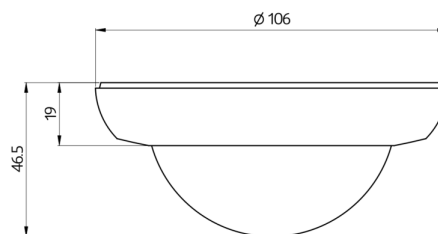

Description

Description	Colour	Part number	EAN number
lens PD4N, Cover ring	anthracite mat, similar to RAL7016	93731	4007529937318
lens PD4N, Cover ring	traffic white mat, similar to RAL9016	93732	4007529937325
lens PD4N, Cover ring	black mat, similar to RAL9005	93733	4007529937332

Dimensions 93732