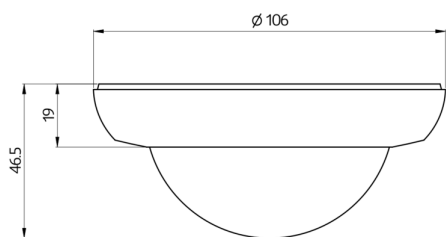

Technical Data

Detection area:	horizontal 360° (Ceiling mounting)
Range:	max. Ø 24 m across max. Ø 8 m towards max. Ø 6.4 m seated
Monitored area (tangential movement):	450 m ² / 2.5 m mounting height
Mounting height min./max./recommended:	2 m / 10 m / 2.5 m
Impact strength:	IK04
Housing:	polycarbonate, UV-resistant

Description

Description	Colour	Part number	EAN number
lens PD4N, Cover ring	anthracite mat, similar to RAL7016	93731	4007529937318
lens PD4N, Cover ring	traffic white mat, similar to RAL9016	93732	4007529937325
lens PD4N, Cover ring	black mat, similar to RAL9005	93733	4007529937332

Dimensions 93732

Dimensions 93733

Dimensions 93731

Range diagram

- 1: Walking across
- 2: Walking towards
- 3: Seated activity