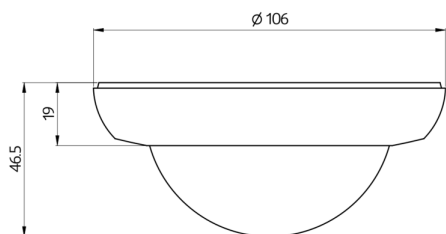

Description

Description	Colour	Part number	EAN number
lens PD4N, Cover ring	anthracite mat, similar to RAL7016	93731	4007529937318
lens PD4N, Cover ring	traffic white mat, similar to RAL9016	93732	4007529937325
lens PD4N, Cover ring	black mat, similar to RAL9005	93733	4007529937332

Dimensions 93732