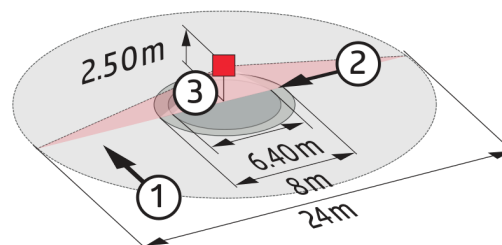

Technical Data

Detection area:	horizontal 360° (Ceiling mounting)
Range:	max. Ø 24 m across max. Ø 8 m towards max. Ø 6.4 m seated
Monitored area (tangential movement):	450 m ² / 2.5 m mounting height
Mounting height min./max./recommended:	2 m / 10 m / 2.5 m
Impact strength:	IK04
Housing:	polycarbonate, UV-resistant

Description

Description	Colour	Part number	EAN number
lens PD4N, Cover ring	anthracite mat, similar to RAL7016	93731	4007529937318
lens PD4N, Cover ring	traffic white mat, similar to RAL9016	93732	4007529937325
lens PD4N, Cover ring	black mat, similar to RAL9005	93733	4007529937332

Dimensions 93732

Dimensions 93733

Dimensions 93731

Range diagram

- 1: Walking across
- 2: Walking towards
- 3: Seated activity