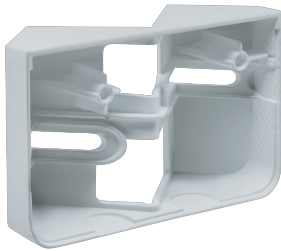

Accessory

Corner wall mount XLED home 2

Silver
EAN 4007841 053109

STEINEL[®]
Intelligent technology

Function description

For corners and edges! Corner wall mount for floodlight XLED home 2.

Technical specifications

Dimensions (L x W x H)	88 x 30 x 53 mm	PU1, net weight	0,02 kg
Housing material	Plastic	Version	Silver
Manufacturer's Warranty	3 years	PU1, EAN	4007841053109