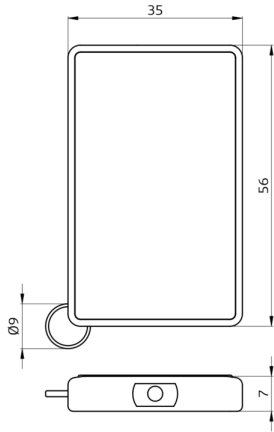

### Technical Data

<b>Battery:</b>	3.0 V Lithium CR2032 (inclusive)
<b>Dimensions:</b>	57 x 35 x 7 mm
<b>Transmit range:</b>	<b>clouded/dark:</b> max. 5 to 6 m <b>sunshine:</b> max. 2 to 3 m

## Dimensions 93374

---

© 2023 B.E.G. Brück Electronic GmbH