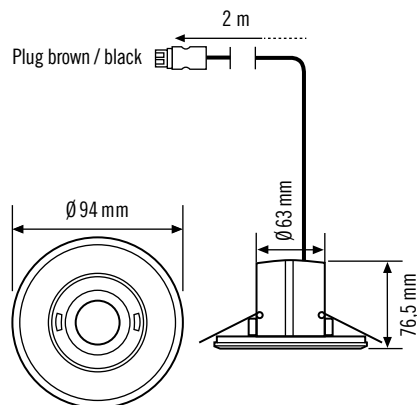

## CODE A

Item no.	Product name
EP10424861	MD-FLAT 360i/8 RW WAGO WINSTA CodeA
EP10424878	PD-FLAT 360i/8 RW WAGO WINSTA CodeA

Plug black 3-pole	N = N	⊕ = PE	L = L
Socket white 3-pole	N = N	⊕ = PE	L = L'

## CODE A/S

Item no.	Product name
EP10424687	MD-FLAT 360i/8 RW WAGO WINSTA CodeA/S
EP10424694	PD-FLAT 360i/8 RW WAGO WINSTA CodeA/S

Plug brown 3-pole	L = L	2 = N	1 = L'
Plug black 3-pole	N to L Bridge for WAGO 770-637		