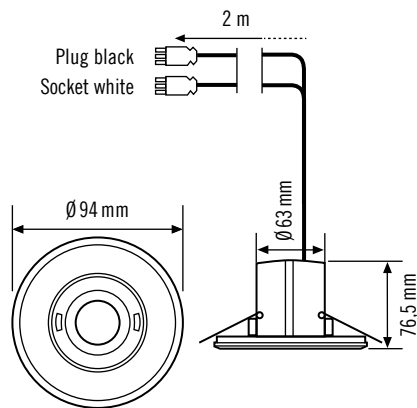

## CODE A

Item no.	Product name
EP10424861	MD-FLAT 360i/8 RW WAGO WINSTA CodeA
EP10424878	PD-FLAT 360i/8 RW WAGO WINSTA CodeA

Plug black 3-pole	N = N	⊕ = PE	L = L
Socket white 3-pole	N = N	⊕ = PE	L = L'

## CODE A/S

Item no.	Product name
EP10424687	MD-FLAT 360i/8 RW WAGO WINSTA CodeA/S
EP10424694	PD-FLAT 360i/8 RW WAGO WINSTA CodeA/S

Plug brown 3-pole	L = L	2 = N	1 = L'
Plug black 3-pole	N to L Bridge for WAGO 770-637		