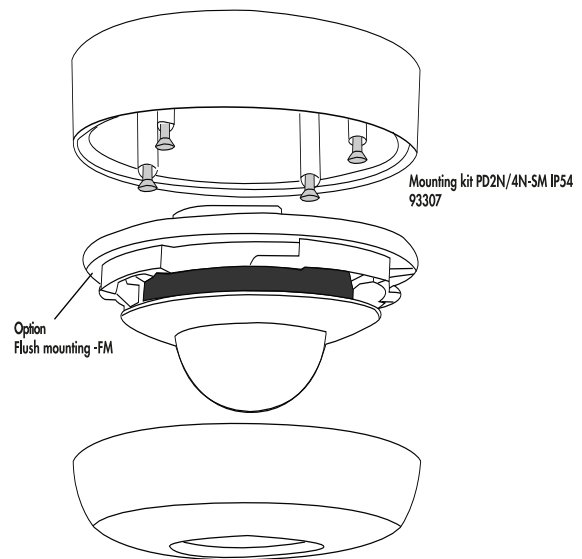

Technical Data

Voltage:	via DALI Bus, max. 22.5 V DC
Dimensions:	Ø 106 x 42 mm Ø 83 x 55 mm
Settings:	B.E.G. PC Tools, B.E.G. DALI-SYS router
typ. power input:	3 mA

Detection area:	horizontal 360° (Ceiling mounting)
Range:	max. Ø 10 m across max. Ø 6 m towards max. Ø 4 m seated
Monitored area (tangential movement):	78 m ² / 2.5 m mounting height
Mounting height min./max./recommended:	2 m / 5 m / 2.5 m
Degree / class of protection:	IP20 / Class II
Impact strength:	IK05
Ambient temperature:	-25 °C to +55 °C
Housing:	polycarbonate, UV-resistant
Follow-up time:	1 sec - 120 min
Orientation light:	5 - 100 % / 1 min - 120 min / ∞
Brightness set value:	10 - 2500 Lux

Description	Colour	Part number	EAN number
Wire basket BSK (Ø 200 x 90 white mm)		92199	4007529921997

Dimensions 93369

Dimensions 93368

Surface-mount version (SM)

Surface-mount version (SM)

Range diagram

- 1: Walking across
- 2: Walking towards
- 3: Seated activity