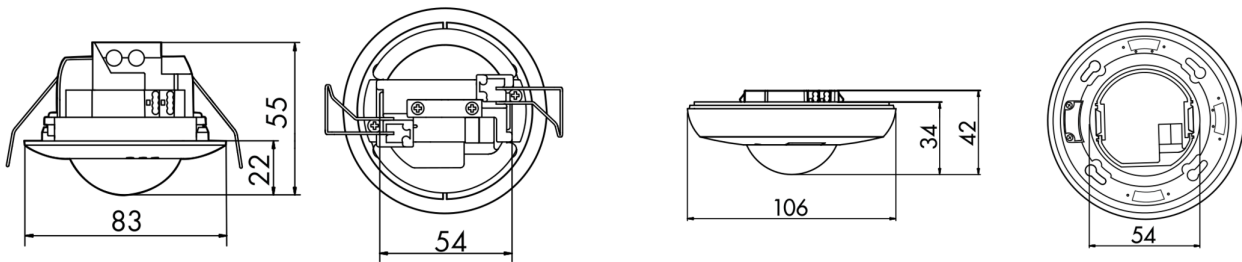

Technical Data

Voltage:	via DALI Bus, max. 22.5 V DC
Dimensions:	Ø 106 x 42 mm Ø 83 x 55 mm
Settings:	B.E.G. PC Tools, B.E.G. DALI-SYS router
typ. power input:	3 mA

Detection area:	horizontal 360° (Ceiling mounting)
Range:	max. Ø 10 m across max. Ø 6 m towards max. Ø 4 m seated
Monitored area (tangential movement):	78 m ² / 2.5 m mounting height
Mounting height min./max./recommended:	2 m / 5 m / 2.5 m
Degree / class of protection:	IP20 / Class II
Impact strength:	IK05
Ambient temperature:	-25 °C to +55 °C
Housing:	polycarbonate, UV-resistant
Follow-up time:	1 sec - 120 min
Orientation light:	5 - 100 % / 1 min - 120 min / ∞
Brightness set value:	10 - 2500 Lux

Description	Colour	Part number	EAN number
Wire basket BSK (Ø 200 x 90 white mm)		92199	4007529921997

Dimensions 93369

Dimensions 93368

Surface-mount version (SM)

Surface-mount version (SM)

Range diagram

- 1: Walking across
- 2: Walking towards
- 3: Seated activity