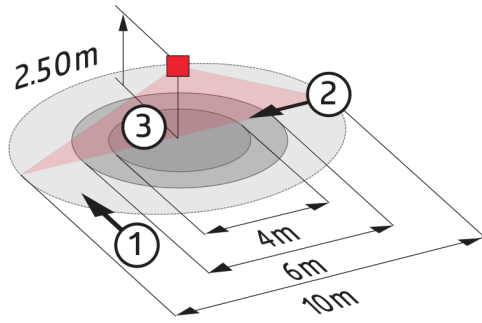

Technical Data

Voltage:	via DALI Bus, max. 22.5 V DC
Dimensions:	Ø 106 x 42 mm Ø 83 x 55 mm
Settings:	B.E.G. PC Tools, B.E.G. DALI-SYS router
typ. power input:	3 mA

Detection area:	horizontal 360° (Ceiling mounting)
Range:	max. Ø 10 m across max. Ø 6 m towards max. Ø 4 m seated
Monitored area (tangential movement):	78 m ² / 2.5 m mounting height
Mounting height min./max./recommended:	2 m / 5 m / 2.5 m
Degree / class of protection:	IP20 / Class II
Impact strength:	IK05
Ambient temperature:	-25 °C to +55 °C
Housing:	polycarbonate, UV-resistant
Follow-up time:	1 sec - 120 min
Orientation light:	5 - 100 % / 1 min - 120 min / ∞
Brightness set value:	10 - 2500 Lux

Description	Colour	Part number	EAN number
Wire basket BSK (Ø 200 x 90 white mm)		92199	4007529921997

Dimensions 93369

Dimensions 93368

Surface-mount version (SM)

Surface-mount version (SM)

Range diagram

- 1: Walking across
- 2: Walking towards
- 3: Seated activity