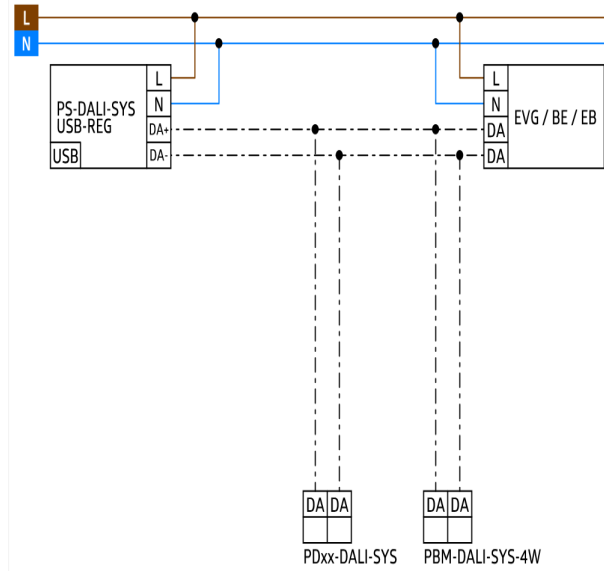

Technical Data

Voltage:	via DALI Bus, max. 22.5 V DC
Dimensions:	Ø 106 x 42 mm Ø 83 x 55 mm
Settings:	B.E.G. PC Tools, B.E.G. DALI-SYS router
typ. power input:	3 mA

Detection area:	horizontal 360° (Ceiling mounting)
Range:	max. Ø 10 m across max. Ø 6 m towards max. Ø 4 m seated
Monitored area (tangential movement):	78 m ² / 2.5 m mounting height
Mounting height min./max./recommended:	2 m / 5 m / 2.5 m
Degree / class of protection:	IP20 / Class II
Impact strength:	IK05
Ambient temperature:	-25 °C to +55 °C
Housing:	polycarbonate, UV-resistant
Follow-up time:	1 sec - 120 min
Orientation light:	5 - 100 % / 1 min - 120 min / ∞
Brightness set value:	10 - 2500 Lux

Description	Colour	Part number	EAN number
Wire basket BSK (Ø 200 x 90 white mm)		92199	4007529921997

Dimensions 93369

Dimensions 93368

Surface-mount version (SM)

Surface-mount version (SM)

Range diagram

- 1: Walking across
- 2: Walking towards
- 3: Seated activity

Wiring diagrams