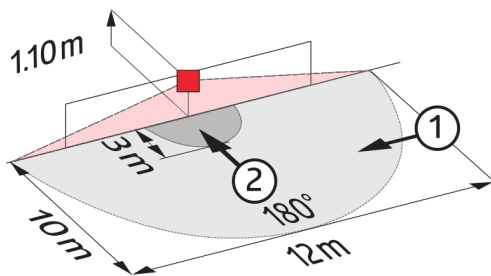

Description	Colour	Part number	EAN number
Central plate Indoor 180 55 x 55 mm	pure white glossy	39222	4007529392223

Dimensions 92666

Dimensions 92621

 Wiring diagramms

### Range diagram

- 1: Walking across
- 2: Walking towards