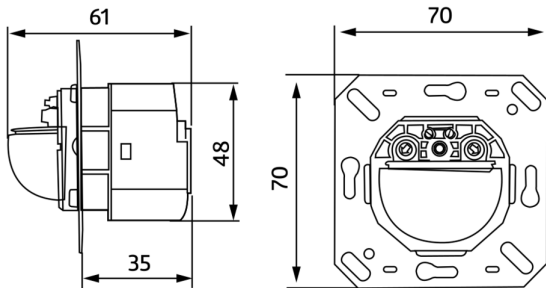

## Technical Data

<b>Voltage:</b>	11 - 48 V AC / DC
<b>Dimensions:</b>	92621= covering included 87 x 87 x 61 mm 92666= covering not included 70 x 70 x 61 mm
<b>Power consumption:</b>	approx. 1 W
<b>Detection area:</b>	horizontal 180° (Wall mounting)
<b>Range:</b>	max. 10 m across max. 3 m towards

## Monitored area

<b>(tangential movement):</b>	150 m <sup>2</sup> / 1.1 m mounting height
<b>Mounting height min./max./recommended:</b>	1 m / 2.2 m / 1.1 m
<b>Degree / class of protection:</b>	92621= IP20 / Class II 92666= IP20 / Class II
<b>Impact strength:</b>	IK05
<b>Ambient temperature:</b>	-25 °C to +50 °C
<b>Housing:</b>	polycarbonate, UV-resistant
<b>Channel 1 (lighting control, potential-free (dry))</b>	
<b>Switching power:</b>	3 A; cos φ = 1
<b>Type of contact:</b>	μ-contact, dry NO contact
<b>Follow-up time:</b>	15 sec - 16 min, Pulse
<b>Switch-on threshold:</b>	5 - 2000 Lux

Description	Colour	Part number	EAN number
Central plate Indoor 180 55 x 55 mm	pure white glossy	39222	4007529392223

Dimensions 92666

Dimensions 92621

 Wiring diagramms