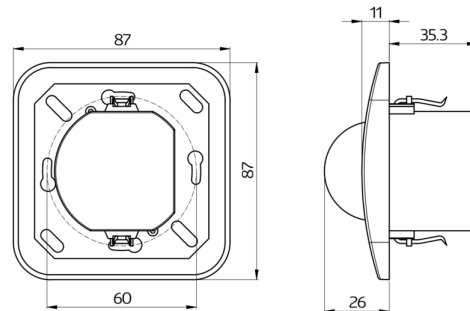

## Technical Data

<b>Voltage:</b>	11 - 48 V AC / DC
<b>Dimensions:</b>	92621= covering included 87 x 87 x 61 mm 92666= covering not included 70 x 70 x 61 mm
<b>Power consumption:</b>	approx. 1 W
<b>Detection area:</b>	horizontal 180° (Wall mounting)
<b>Range:</b>	max. 10 m across max. 3 m towards

## Monitored area

<b>(tangential movement):</b>	150 m <sup>2</sup> / 1.1 m mounting height
<b>Mounting height min./max./recommended:</b>	1 m / 2.2 m / 1.1 m
<b>Degree / class of protection:</b>	92621= IP20 / Class II 92666= IP20 / Class II
<b>Impact strength:</b>	IK05
<b>Ambient temperature:</b>	-25 °C to +50 °C
<b>Housing:</b>	polycarbonate, UV-resistant
<b>Channel 1 (lighting control, potential-free (dry))</b>	
<b>Switching power:</b>	3 A; cos φ = 1
<b>Type of contact:</b>	μ-contact, dry NO contact
<b>Follow-up time:</b>	15 sec - 16 min, Pulse
<b>Switch-on threshold:</b>	5 - 2000 Lux

## Description

Description	Colour	Part number	EAN number
Indoor 180-R-11-48V-3A covering included	pure white mat, similar to RAL9010	92621	4007529926213
Indoor 180-R-11-48V-3A covering not included	-	92666	4007529926664

Description	Colour	Part number	EAN number
Central plate Indoor 180 55 x 55 mm	pure white glossy	39222	4007529392223

Dimensions 92666

Dimensions 92621

 Wiring diagramms