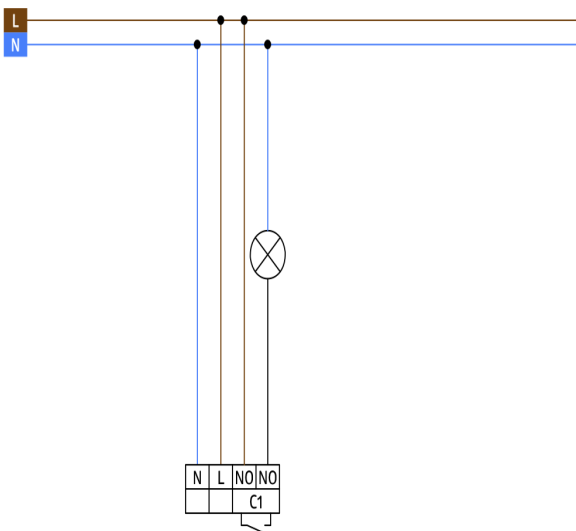

Dimensions 92576

Range diagram

- 1: Walking across
- 2: Walking towards
- 3: Seated activity