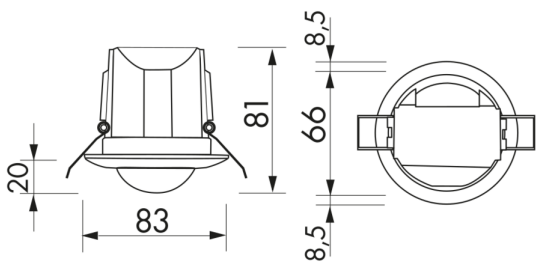

## Technical Data

<b>Voltage:</b>	110 - 240 V AC 50 / 60 Hz
<b>Dimensions:</b>	Ø 83 x 81 mm
<b>Power consumption:</b>	approx. 0.4 W
<b>Detection area:</b>	horizontal 360° (Ceiling mounting)
<b>Range:</b>	max. Ø 10 m across max. Ø 6 m towards max. Ø 4 m seated
<b>Monitored area (tangential movement):</b>	78 m <sup>2</sup> / 2.5 m mounting height
<b>Mounting height</b>	

### Dimensions 92576