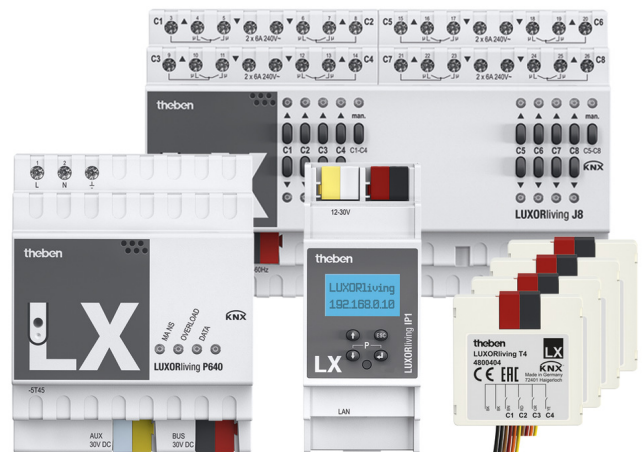

LUXORliving set drives basic

Item no.: 4990013

theben

Home and Building control
LUXORliving

Description

- Containing: LUXORliving IP1, LUXORliving P640, LUXORliving J8, 4x LUXORliving T4
- Download of the installation software LUXORplug at <https://luxorliving.de/luxorplug>

Subject to technical changes and misprints

additional information at: www.theben.de/product/4990013

The load data are determined with exemplary selected illuminants and are therefore typical data due to the large number of available products.