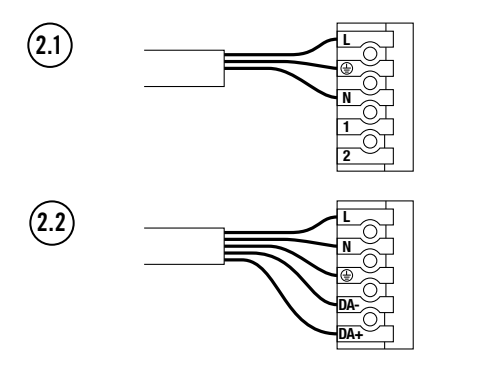

ESYLUX

ESYLUX GmbH • An der Strusbek 40
22926 Ahrensburg / Germany
info@esylux.com • www.esylux.com
MA01277003

Item no.	Product name
E010310102	OLIVIA 1265 36W 4K MILKY ON/OFF
E010310119	OLIVIA 1565 50W 4K MILKY ON/OFF
E010310164	OLIVIA 1565 60W 4K MILKY ON/OFF
E010310126	OLIVIA 1265 36W 4K MILKY DALI
E010310133	OLIVIA 1565 50W 4K MILKY DALI

FI PIKAOPAS

1. **⚠ VAARA!**
2. **⚠ Sähköisku aiheuttaa hengenvaaran!**
3. Ainoastaan sähköasentajat tai alan ammattilaiset saavat asentaa tuotteen. Asennuksessa on noudatettava maakohtaisia määräyksiä.
   - Kytke verkkojännite pois käytöstä ennen asennusta/purkua.
4. **DALI-valaisimet**
5. DALI-liitännän virransyöttö ei ole suojattua SELV-pienjännitettä.
   - Pienjännitteen ja DALI-liitännän välillä on vain yksinkertainen eristys (peruseristys). Käytettävien laitteiden on varmistettava riittävä suoja sähköiskua vastaan.

1 Määräystenmukainen käyttö

ESYLUX OLIVIA -sarja on tarkoitettu sisäkäyttöön. Valaisinta voidaan käyttää myös kosteissa tiloissa, kuten jäähyttämöissä. Valaisin on tarkoitettu verkkoväilykseen. Verkkoliittimen kokonaissähkövirta enintään: 16 A. Valaisin sisältää kiinteitä LED-lamppuja.

⚠ Vain valmistaja tai sen valtuuttama huoltoteknikko tai muu pätevä henkilö saa vaihtaa tämän valaisimen valonlähteen.

Valon jakaantumiskäyrä (1.1)

Asennustapa
Seinäasennus, kattoasennus

Toimituksen sisältö
Valaisin, 2 pidikettä

2 Kytkenä

Kytkenä suoritetaan kytkentäkaavion mukaisesti:
ON/OFF (2.1)   **DALI-liitäntä (2.2)**

3 Tekniset tiedot

Käyttöjännite	ON/OFF	220 - 240 V ~ / 50 - 60 Hz
LED-liitäntälaite	DALI	90 - 265 V ~ / 50 - 60 Hz
Color Rendering Index		CRI > 80
Valon väri		4000 K
Kotelointiluokka		IP 65
Suojausluokka		I
Ympäristölämpötila		-20 °C ... +45 °C
Väri		vaaleanharmaa, lähes kuin RAL 7035
OLIVIA 1265 36W 4K MILKY ...		
Mitat		1265x130x88 mm
Käyttöjännite valaisin	ON/OFF	30 - 40 V ≐
	DALI	12 - 42 V ≐
Mittatasteho		36 W
Valovirta		4250 lm
OLIVIA 1565 xxW 4K MILKY ...		
Mitat		1565x130x88 mm
Käyttöjännite valaisin	ON/OFF	40 - 45 V ≐
	DALI	28 - 48 V ≐
Mittatasteho		50 W 60 W
Valovirta		5000 lm 6500 lm

Oikeus teknisiin ja optisiin muutoksiin pidätetään.

⚠ Tätä laitetta ei saa hävittää lajittelemattoman kaatopaikkajätteen seassa. Käytettyjen laitteiden omistajilla on lakisääteinen velvollisuus hävittää laite asianmukaisesti. Tietoja saat kaupunkisi tai kuntasi virastosta.

ESYLUXin valmistajan takuu löytyy internetistä osoitteesta www.esylux.com.

NO KORT VEILEDNING

1. **⚠ GEFAHR!**
2. **⚠ Livsfare på grunn av elektrisk støt!**
3. Installering skal kun utføres av elektroinstallatører eller elektrofagpersoner i henhold til forskriftene i det aktuelle landet.
   - Før montering/demontering må forsyningsspenning kobles ut.
4. **DALI lysarmaturen**
5. DALI-grensensnittet blir ikke forsynt med sikker lavspenning (SELV).
   - Mellom lavspenningen og DALI-grensensnittet er det bare én enkelt isolering (basisisolering). Styreapparatene som skal brukes må ha en tilsvarende beskyttelse mot elektrisk støt.

1 Tiltenkt bruk

Die ESYLUX OLIVIA Serie ist für den Einsatz im Innenbereich bestimmt. Die Leuchte kann auch in feuchten Räumen wie z.B. Kühlhäusern usw. verwendet werden.

Lampene er egnet til nettoverføring. Maksimal totalstrøm for nettlikningsklemmen: 16 A.

Lysarmaturen inneholder monterte LED-pærer.