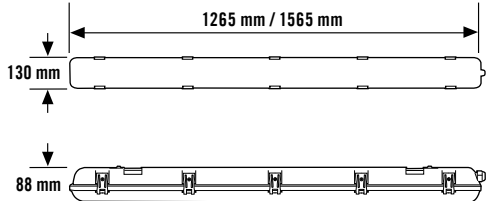

ESYLUX

ESYLUX GmbH • An der Strusbek 40
22926 Ahrensburg / Germany
info@esylux.com • www.esylux.com
MA01277003

Item no.	Product name
E010310102	OLIVIA 1265 36W 4K MILKY ON/OFF
E010310119	OLIVIA 1565 50W 4K MILKY ON/OFF
E010310164	OLIVIA 1565 60W 4K MILKY ON/OFF
E010310126	OLIVIA 1265 36W 4K MILKY DALI
E010310133	OLIVIA 1565 50W 4K MILKY DALI

FI PIKAOPAS

1. **⚠ VAARA!**
2. **⚠ Sähköisku aiheuttaa hengenvaaran!**
3. Ainoastaan sähköasentajat tai alan ammattilaiset saavat asentaa tuotteen. Asennuksessa on noudatettava maakohtaisia määräyksiä.
   - Kytke verkkojännite pois käytöstä ennen asennusta/purkua.
4. **DALI-valaisimet**
5. DALI-liitännän virransyöttö ei ole suojattua SELV-pienjännitettä.
   - Pienjännitteen ja DALI-liitännän välillä on vain yksinkertainen eristys (peruseristys). Käytettävien laitteiden on varmistettava riittävä suoja sähköiskua vastaan.

1 Määräystenmukainen käyttö

ESYLUX OLIVIA -sarja on tarkoitettu sisäkäyttöön. Valaisinta voidaan käyttää myös kosteissa tiloissa, kuten jäähyttämöissä. Valaisin on tarkoitettu verkkoväilykseen. Verkkoliittimen kokonaissähkövirta enintään: 16 A. Valaisin sisältää kiinteitä LED-lamppuja.

⚠ Vain valmistaja tai sen valtuuttama huoltoteknikko tai muu pätevä henkilö saa vaihtaa tämän valaisimen valonlähteen.

Valon jakaantumiskäyrä (1.1)

Asennustapa
Seinäasennus, kattoasennus

Toimituksen sisältö
Valaisin, 2 pidikettä

2 Kytkenä

Kytkenä suoritetaan kytkentäkaavion mukaisesti:
ON/OFF (2.1)   **DALI-liitäntä (2.2)**

3 Tekniset tiedot

Käyttöjännite	ON/OFF	220 - 240 V ~ / 50 - 60 Hz
LED-liitäntälaite	DALI	90 - 265 V ~ / 50 - 60 Hz
Color Rendering Index		CRI > 80
Valon väri		4000 K
Kotelointiluokka		IP 65
Suojausluokka		I
Ympäristölämpötila		-20 °C ... +45 °C
Väri		vaaleanharmaa, lähes kuin RAL 7035
OLIVIA 1265 36W 4K MILKY ...		
Mitat		1265x130x88 mm
Käyttöjännite valaisin	ON/OFF	30 - 40 V ≐
	DALI	12 - 42 V ≐
Mittatasteho		36 W
Valovirta		4250 lm
OLIVIA 1565 xxW 4K MILKY ...		
Mitat		1565x130x88 mm
Käyttöjännite valaisin	ON/OFF	40 - 45 V ≐
	DALI	28 - 48 V ≐
Mittatasteho		50 W 60 W
Valovirta		5000 lm 6500 lm

Oikeus teknisiin ja optisiin muutoksiin pidätetään.

⚠ Tätä laitetta ei saa hävittää lajittelemattoman kaatopaikkajätteen seassa. Käytettyjen laitteiden omistajilla on lakisääteinen velvollisuus hävittää laite asianmukaisesti. Tietoja saat kaupunkisi tai kuntasi virastosta.

ESYLUXin valmistajan takuu löytyy internetistä osoitteesta www.esylux.com.

NO KORT VEILEDNING

1. **⚠ GEFAHR!**
2. **⚠ Livsfare på grunn av elektrisk støt!**
3. Installering skal kun utføres av elektroinstallatører eller elektrofagpersoner i henhold til forskriftene i det aktuelle landet.
   - Før montering/demontering må forsyningsspenning kobles ut.
4. **DALI lysarmaturen**
5. DALI-grensensnittet blir ikke forsynt med sikker lavspenning (SELV).
   - Mellom lavspenningen og DALI-grensensnittet er det bare én enkelt isolering (basisisolering). Styreapparatene som skal brukes må ha en tilsvarende beskyttelse mot elektrisk støt.

1 Tiltenkt bruk

Die ESYLUX OLIVIA Serie ist für den Einsatz im Innenbereich bestimmt. Die Leuchte kann auch in feuchten Räumen wie z.B. Kühlhäusern usw. verwendet werden.

Lampene er egnet til nettoverføring. Maksimal totalstrøm for nettlikningsklemmen: 16 A.

Lysarmaturen inneholder monterte LED-pærer.