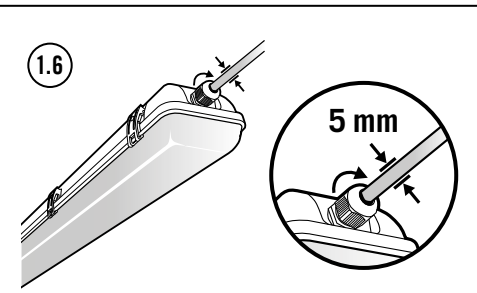

ESYLUX

ESYLUX GmbH • An der Strusbek 40
22926 Ahrensburg / Germany
info@esylux.com • www.esylux.com
MA01277003

Item no.	Product name
E010310102	OLIVIA 1265 36W 4K MILKY ON/OFF
E010310119	OLIVIA 1565 50W 4K MILKY ON/OFF
E010310164	OLIVIA 1565 60W 4K MILKY ON/OFF
E010310126	OLIVIA 1265 36W 4K MILKY DALI
E010310133	OLIVIA 1565 50W 4K MILKY DALI

FI PIKAOPAS

1. **⚠ VAARA!**
2. **⚠ Sähköisku aiheuttaa hengenvaaran!**
3. Ainoastaan sähköasentajat tai alan ammattilaiset saavat asentaa tuotteen. Asennuksessa on noudatettava maakohtaisia määräyksiä.
   - Kytke verkkojännite pois käytöstä ennen asennusta/purkua.
4. **DALI-valaisimet**
5. DALI-liitännän virransyöttö ei ole suojattua SELV-pienjännitettä.
   - Pienjännitteen ja DALI-liitännän välillä on vain yksinkertainen eristys (peruseristys). Käytettävien laitteiden on varmistettava riittävä suoja sähköiskua vastaan.

1 Määräystenmukainen käyttö

ESYLUX OLIVIA -sarja on tarkoitettu sisäkäyttöön. Valaisinta voidaan käyttää myös kosteissa tiloissa, kuten jäähyttämöissä. Valaisin on tarkoitettu verkkoväilykseen. Verkkoliittimen kokonaissähkövirta enintään: 16 A. Valaisin sisältää kiinteitä LED-lamppuja.

⚠ Vain valmistaja tai sen valtuuttama huoltoteknikko tai muu pätevä henkilö saa vaihtaa tämän valaisimen valonlähteen.

Valon jakaantumiskäyrä (1.1)

Asennustapa
Seinäasennus, kattoasennus

Toimituksen sisältö
Valaisin, 2 pidikettä

2 Kytkenä

Kytkenä suoritetaan kytkentäkaavion mukaisesti:
ON/OFF (2.1)   **DALI-liitäntä (2.2)**

3 Tekniset tiedot

Käyttöjännite	ON/OFF	220 - 240 V ~ / 50 - 60 Hz
LED-liitäntälaite	DALI	90 - 265 V ~ / 50 - 60 Hz
Color Rendering Index		CRI > 80
Valon väri		4000 K
Kotelointiluokka		IP 65
Suojausluokka		I
Ympäristölämpötila		-20 °C ... +45 °C
Väri		vaaleanharmaa, lähes kuin RAL 7035
OLIVIA 1265 36W 4K MILKY ...		
Mitat		1265x130x88 mm
Käyttöjännite valaisin	ON/OFF	30 - 40 V ≐
	DALI	12 - 42 V ≐
Mittatasteho		36 W
Valovirta		4250 lm
OLIVIA 1565 xxW 4K MILKY ...		
Mitat		1565x130x88 mm
Käyttöjännite valaisin	ON/OFF	40 - 45 V ≐
	DALI	28 - 48 V ≐
Mittatasteho		50 W 60 W
Valovirta		5000 lm 6500 lm

Oikeus teknisiin ja optisiin muutoksiin pidätetään.

⚠ Tätä laitetta ei saa hävittää lajittelemattoman kaatopaikkajätteen seassa. Käytettyjen laitteiden omistajilla on lakisääteinen velvollisuus hävittää laite asianmukaisesti. Tietoja saat kaupunkisi tai kuntasi virastosta.

ESYLUXin valmistajan takuu löytyy internetistä osoitteesta www.esylux.com.

NO KORT VEILEDNING

1. **⚠ GEFAHR!**
2. **⚠ Livsfare på grunn av elektrisk støt!**
3. Installering skal kun utføres av elektroinstallatører eller elektrofagpersoner i henhold til forskriftene i det aktuelle landet.
   - Før montering/demontering må forsyningsspenning kobles ut.
4. **DALI lysarmaturen**
5. DALI-grensensnittet blir ikke forsynt med sikker lavspenning (SELV).
   - Mellom lavspenningen og DALI-grensensnittet er det bare én enkelt isolering (basisisolering). Styreapparatene som skal brukes må ha en tilsvarende beskyttelse mot elektrisk støt.

1 Tiltenkt bruk

Die ESYLUX OLIVIA Serie ist für den Einsatz im Innenbereich bestimmt. Die Leuchte kann auch in feuchten Räumen wie z.B. Kühlhäusern usw. verwendet werden.

Lampene er egnet til nettoverføring. Maksimal totalstrøm for nettlikningsklemmen: 16 A.

Lysarmaturen inneholder monterte LED-pærer.