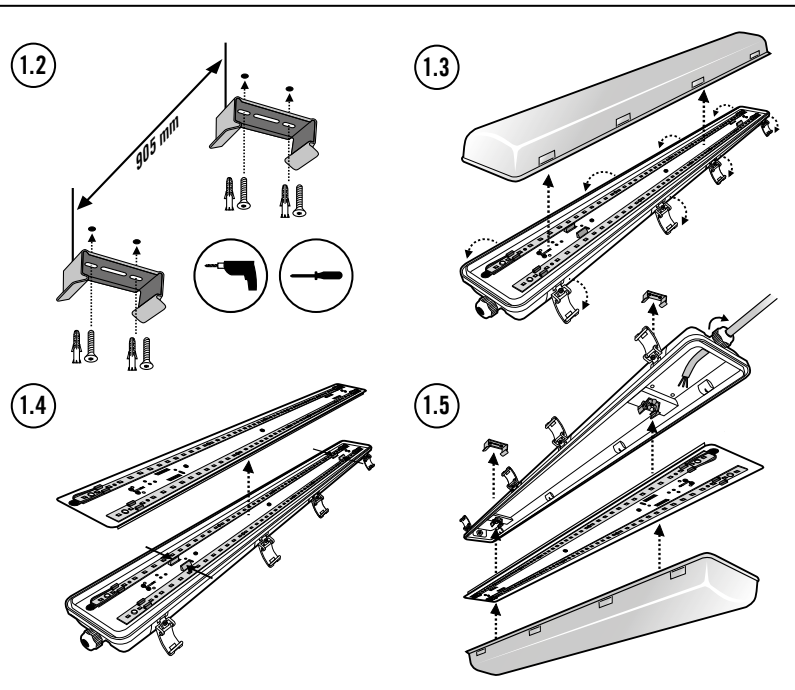

ESYLUX

ESYLUX GmbH • An der Strusbek 40
22926 Ahrensburg / Germany
info@esylux.com • www.esylux.com
MA01277003

Item no.	Product name
E010310102	OLIVIA 1265 36W 4K MILKY ON/OFF
E010310119	OLIVIA 1565 50W 4K MILKY ON/OFF
E010310164	OLIVIA 1565 60W 4K MILKY ON/OFF
E010310126	OLIVIA 1265 36W 4K MILKY DALI
E010310133	OLIVIA 1565 50W 4K MILKY DALI

FI PIKAOPAS

1. **⚠ VAARA!**
2. **⚠ Sähköisku aiheuttaa hengenvaaran!**
3. Ainoastaan sähköasentajat tai alan ammattilaiset saavat asentaa tuotteen. Asennuksessa on noudatettava maakohtaisia määräyksiä.
   - Kytke verkkojännite pois käytöstä ennen asennusta/purkua.
4. **DALI-valaisimet**
5. DALI-liitännän virransyöttö ei ole suojattua SELV-pienjännitettä.
   - Pienjännitteen ja DALI-liitännän välillä on vain yksinkertainen eristys (peruseristys). Käytettävien laitteiden on varmistettava riittävä suoja sähköiskua vastaan.

1 Määräystenmukainen käyttö

ESYLUX OLIVIA -sarja on tarkoitettu sisäkäyttöön. Valaisinta voidaan käyttää myös kosteissa tiloissa, kuten jäähyttämöissä. Valaisin on tarkoitettu verkkoväilykseen. Verkkoliittimen kokonaissähkövirta enintään: 16 A. Valaisin sisältää kiinteitä LED-lamppuja.

⚠ Vain valmistaja tai sen valtuuttama huoltoteknikko tai muu pätevä henkilö saa vaihtaa tämän valaisimen valonlähteen.

Valon jakaantumiskäyrä (1.1)

Asennustapa
Seinäasennus, kattoasennus

Toimituksen sisältö
Valaisin, 2 pidikettä

2 Kytkenä

Kytkenä suoritetaan kytkentäkaavion mukaisesti:
ON/OFF (2.1)   **DALI-liitäntä (2.2)**

3 Tekniset tiedot

Käyttöjännite	ON/OFF	220 - 240 V ~ / 50 - 60 Hz
LED-liitäntälaite	DALI	90 - 265 V ~ / 50 - 60 Hz
Color Rendering Index		CRI > 80
Valon väri		4000 K
Kotelointiluokka		IP 65
Suojausluokka		I
Ympäristölämpötila		-20 °C ... +45 °C
Väri		vaaleanharmaa, lähes kuin RAL 7035
OLIVIA 1265 36W 4K MILKY ...		
Mitat		1265x130x88 mm
Käyttöjännite valaisin	ON/OFF	30 - 40 V ≐
	DALI	12 - 42 V ≐
Mittatasteho		36 W
Valovirta		4250 lm
OLIVIA 1565 xxW 4K MILKY ...		
Mitat		1565x130x88 mm
Käyttöjännite valaisin	ON/OFF	40 - 45 V ≐
	DALI	28 - 48 V ≐
Mittatasteho		50 W 60 W
Valovirta		5000 lm 6500 lm

Oikeus teknisiin ja optisiin muutoksiin pidätetään.

⚠ Tätä laitetta ei saa hävittää lajittelemattoman kaatopaikkajätteen seassa. Käytettyjen laitteiden omistajilla on lakisääteinen velvollisuus hävittää laite asianmukaisesti. Tietoja saat kaupunkisi tai kuntasi virastosta.

ESYLUXin valmistajan takuu löytyy internetistä osoitteesta www.esylux.com.

NO KORT VEILEDNING

1. **⚠ GEFAHR!**
2. **⚠ Livsfare på grunn av elektrisk støt!**
3. Installering skal kun utføres av elektroinstallatører eller elektrofagpersoner i henhold til forskriftene i det aktuelle landet.
   - Før montering/demontering må forsyningsspenning kobles ut.
4. **DALI lysarmaturen**
5. DALI-grensensnittet blir ikke forsynt med sikker lavspenning (SELV).
   - Mellom lavspenningen og DALI-grensensnittet er det bare én enkelt isolering (basisisolering). Styreapparatene som skal brukes må ha en tilsvarende beskyttelse mot elektrisk støt.

1 Tiltenkt bruk

Die ESYLUX OLIVIA Serie ist für den Einsatz im Innenbereich bestimmt. Die Leuchte kann auch in feuchten Räumen wie z.B. Kühlhäusern usw. verwendet werden.

Lampene er egnet til nettoverføring. Maksimal totalstrøm for nettlikningsklemmen: 16 A.

Lysarmaturen inneholder monterte LED-pærer.