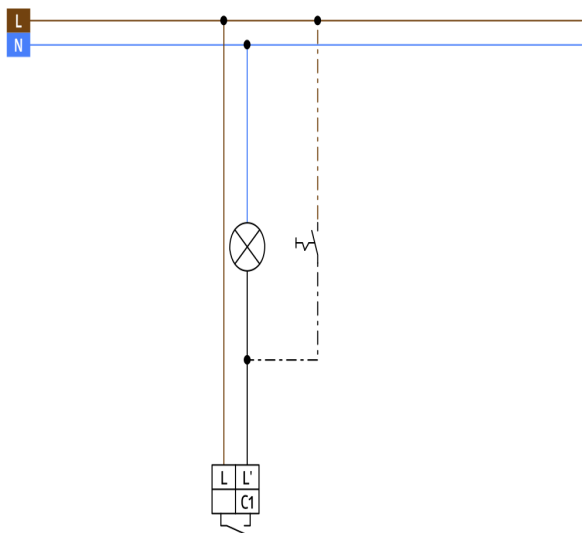

Description	Colour	Part number	EAN number
Central plate Indoor 180 45x45	traffic white mat, similar to RAL9016	38947	4007529389476
Central plate Indoor 180 55 x 55 mm	pure white glossy	39222	4007529392223

Wiring diagrams