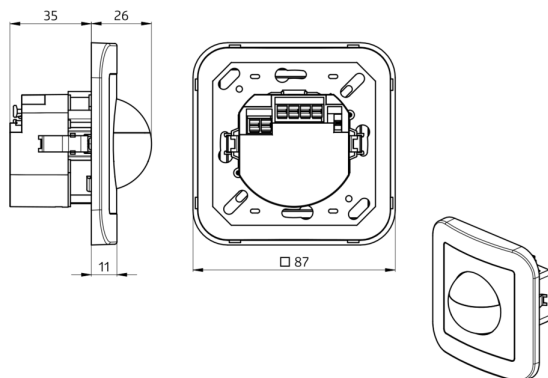

Technical Data

Voltage:	110 - 240 V AC 50 / 60 Hz 5 x NiMH / 30 AAAA 1.2 V / 200 mAh
Dimensions:	87 x 87 x 61 mm
Power consumption:	approx. 1.3 W
Detection area:	horizontal 180° (Wall mounting)
Range:	max. 10 m across max. 3 m towards
Monitored area (tangential movement):	150 m ² / 1.1 m mounting height

Mounting height min./max./recommended:	1 m / 2.2 m / 1.1 m
Degree / class of protection:	IP20 / Class II
Impact strength:	IK05
Ambient temperature:	+5 °C to +45 °C
Housing:	polycarbonate, UV-resistant
Channel 1 (lighting control)	
Switching power:	2300 W, $\cos \varphi = 1$ (at < 40 W added arc extinction kit required) 1150 VA, $\cos \varphi = 0.5$ (< 4 ballasts, added arc extinction kit required) not suitable for : LED loads
Type of contact:	1x μ -contact, NO contact with tungsten pre-make contact
Follow-up time:	15 sec - 16 min, Pulse
Switch-on threshold:	2 - 2000 Lux

Description

Description	Colour	Part number	EAN number
Indoor 180-R-2D covering included	pure white mat, similar to RAL9010	92616	4007529926169

Accessory

Description	Colour	Part number	EAN number
RC-Arc extinction kit	white	10880	4007529108800
Mini-RC-Arc extinction kit	black	10882	4007529108824
Frame IP20 Indoor 180	pure white mat, similar to RAL9010	92630	4007529926305
Frame IP20 Indoor 180	traffic white mat, similar to RAL9016	92631	4007529926312
Frame IP20 Indoor 180	anthracite mat, similar to RAL7021	92634	4007529926343
Frame IP54 Indoor 180	pure white mat, similar to RAL9010	92139	4007529921393
Frame IP20 Indoor 180	oyster white mat, similar to RAL1013	92632	4007529926329
Frame IP20 Indoor 180	silver mat, similar to RAL9006	92633	4007529926336
Surface mounting socket Indoor 180	pure white mat, similar to RAL9010	92141	4007529921416

Wiring diagrams

Dimensions 92616

Range diagram

- 1: Walking across
- 2: Walking towards