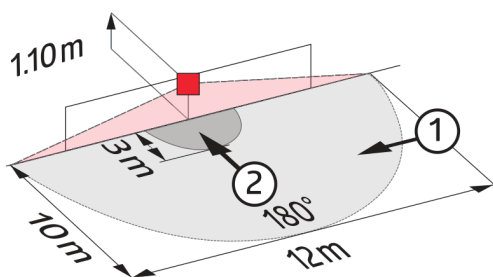

Range diagram

- 1: Walking across
- 2: Walking towards