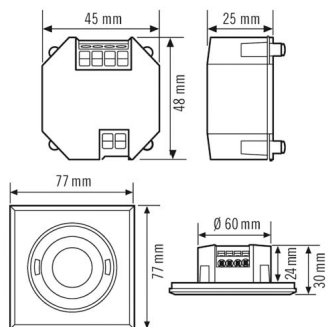

### Аксессуары

Обозначение изделия	Номер артикула	GTIN
ESY-Pen	EP10425356	4015120425356
REMOTE CONTROL PDi DALI	EP10425899	4015120425899
FLAT COVER ROUND WH	EP00007231	4015120007231
FLAT COVER ROUND BK	EP00007279	4015120007279
FLAT COVER ROUND GY	EP00007316	4015120007316
FLAT COVER SQUARE WH	EP00007248	4015120007248
FLAT COVER SQUARE BK	EP00007286	4015120007286
FLAT COVER LARGE ROUND WH	EP10428579	4015120428579
FLAT COVER LARGE ROUND BK	EP10428098	4015120428098
FLAT COVER GLASS ROUND WH	EP00007255	4015120007255
FLAT COVER GLASS ROUND BK	EP00007293	4015120007293
FLAT COVER GLASS ROUND GY	EP00007323	4015120007323
FLAT COVER GLASS SQUARE WH	EP00007262	4015120007262
FLAT COVER GLASS SQUARE BK	EP00007309	4015120007309
FLAT MOUNTING SET IP20 FM	EP10426889	4015120426889
BASKET GUARD ROUND SMALL	EM10425615	4015120425615
BASKET GUARD ROUND LARGE	EM10425608	4015120425608
ACTUATOR FULL AUTO C3 DALI	EP10427473	4015120427473
ACTUATOR SEMI AUTO C4 DALI	EP10427480	4015120427480

### Габаритный чертеж